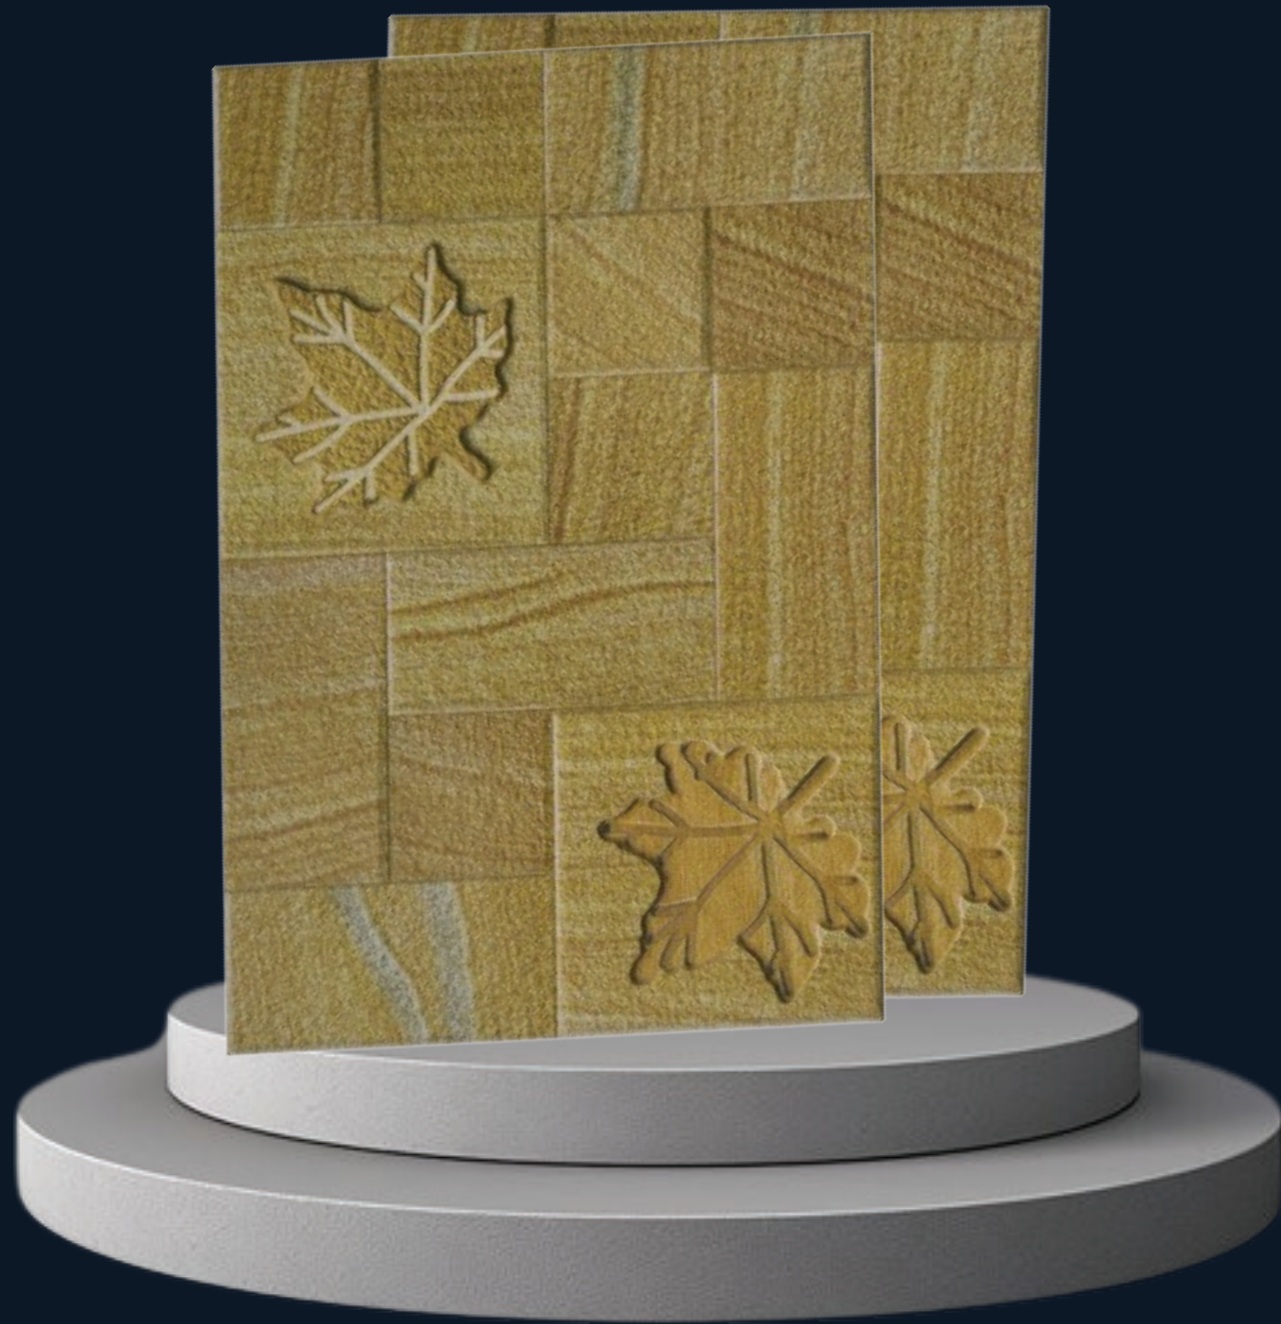

<https://mytyles.com/>

DESCRIPTION

A charismatic mix of spectacular glazework and gentle iridescent sheen, this collection of 6 x 6 inch ceramic subway wall tiles by MyTyles inspires a royal, modernistic glow with its charming ethos. Brightening up your space with its graceful presence, the base glaze and the embossed patterns transpire subtle contrast whereas the charming combination of the metallic trims on these ceramic wall tiles amplifies the inherent beauty of the textures. Featuring three color variants, primrose, teal and and chantilly, each variant in this collection of subway tiles demonstrate unmatched depth and sophistication.

<https://mytyles.com/>

Oozing with vintage elegance, this collection of 12 x 18 inch ceramic elevation wall tiles by MyTyles revives the rustic, old-world glamor of striped and staggered layouts. Decorated with nuanced and ridged precision digital prints, the exceptionally sturdy body of these ceramic tiles evokes a heart-warming warmth while enhancing the look and feel of authentic stones through the dated use of speckles and radiance in an authentic palette. Adding an ethnic, aged appearance, this collection of elevation tiles consists of warm sienna, cool toned cream and a dark nero with a particularly striking finesse from the satin matte glaze.