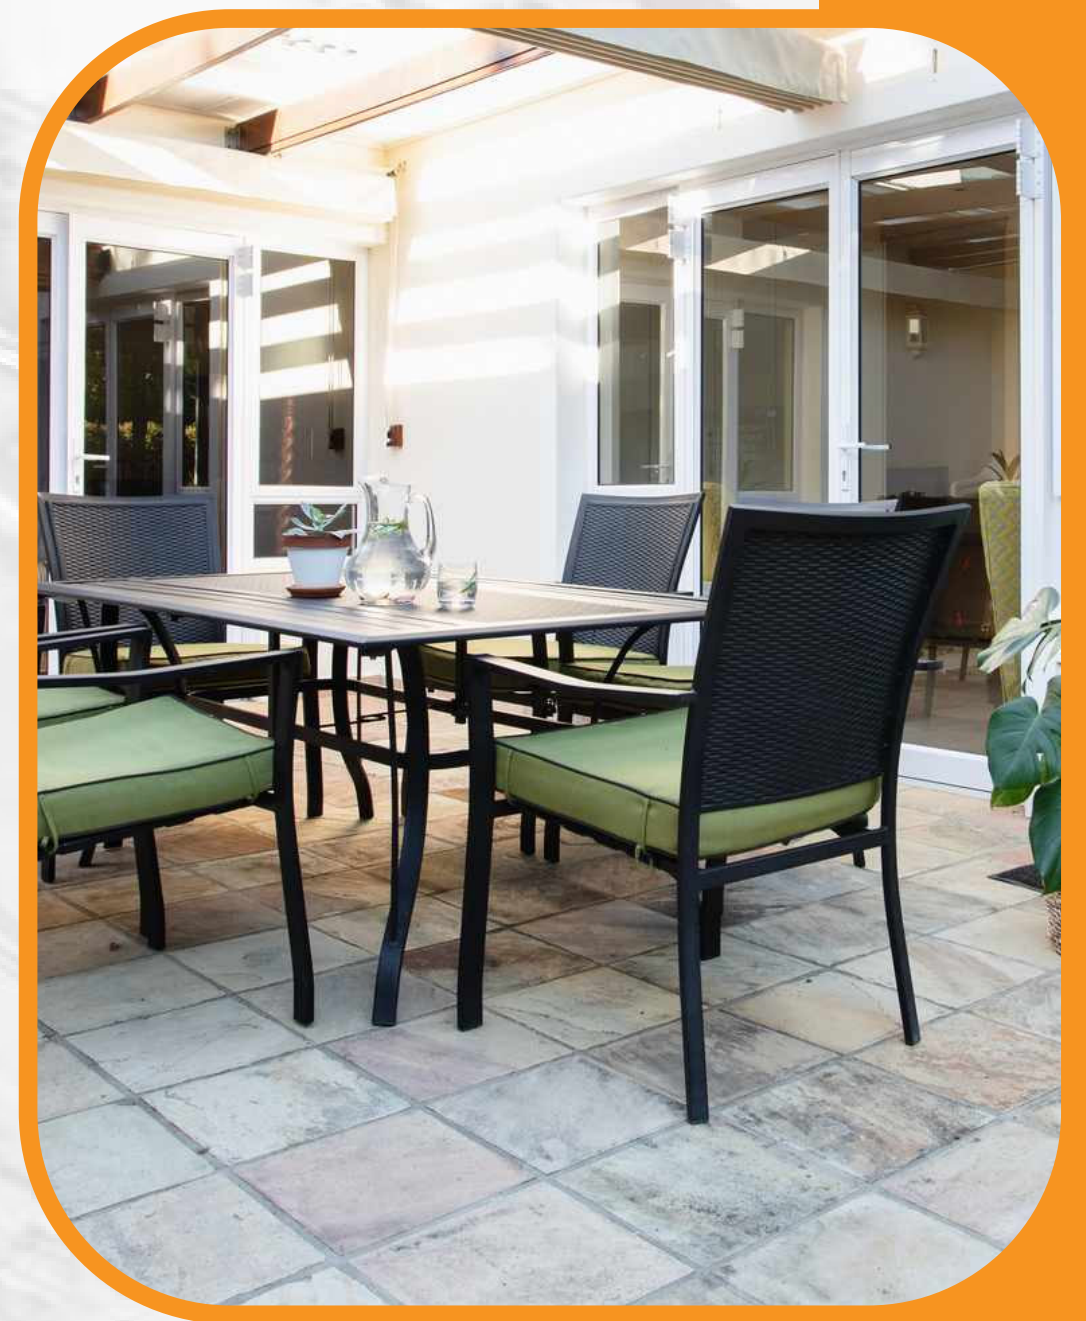

Natural Stone Tiles: Natural stone tiles bring a touch of luxury and timeless elegance to small balconies. Options such as slate or travertine add unique character with their natural textures and colour variations. These tiles are highly durable and age gracefully, providing an upscale, sophisticated look that complements any outdoor space.

Wooden Tiles: Among modern balcony tiles designs, wooden tiles offer the warmth and natural beauty of wood with the practical benefits of porcelain or ceramic. They provide a cosy and inviting ambience for small balconies, blending seamlessly with outdoor furniture and plants. Wooden tiles are also designed for durability and low maintenance, ensuring they can withstand outdoor conditions while retaining their natural charm.